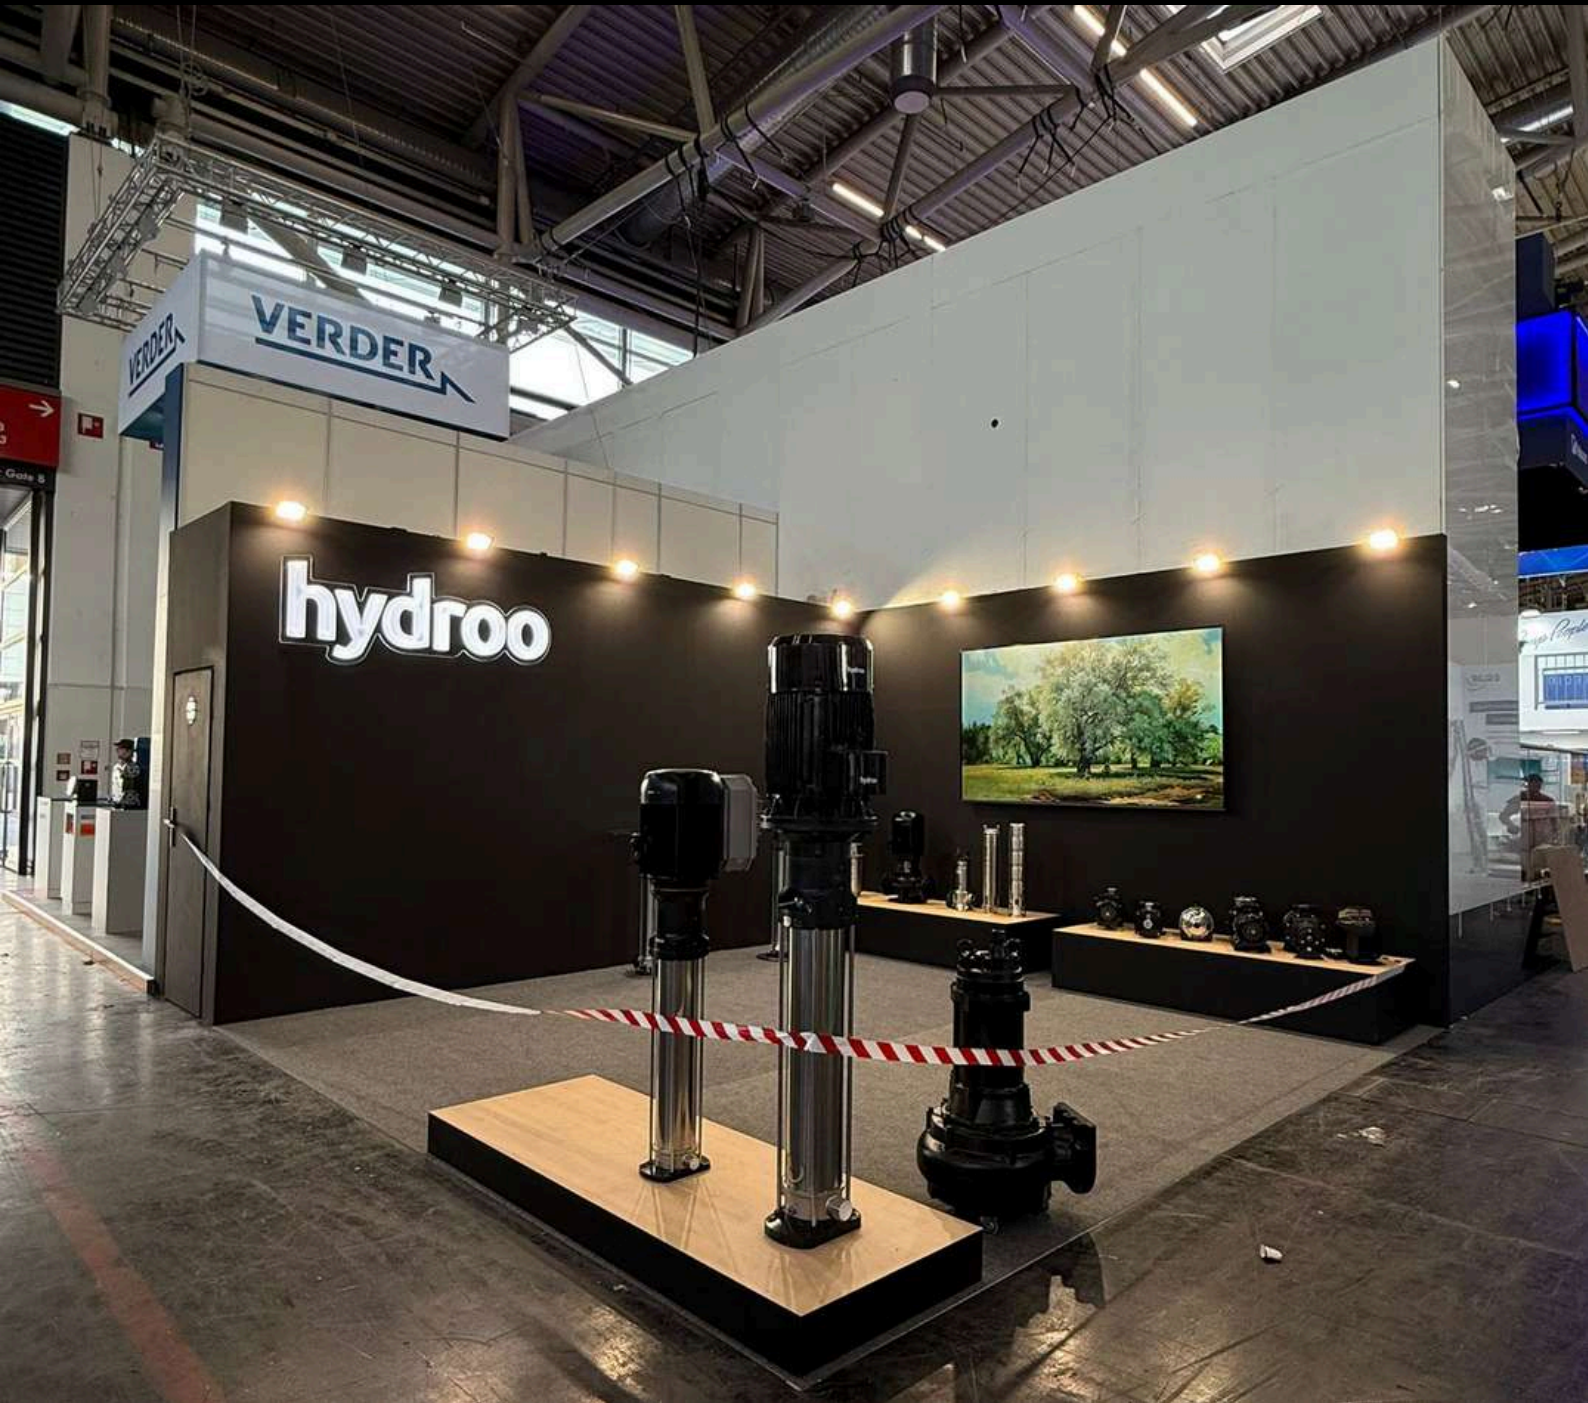

HYDROO – 33 SQM – IFAT 2026 – MUNICH – 4 – 7 MAY 2026