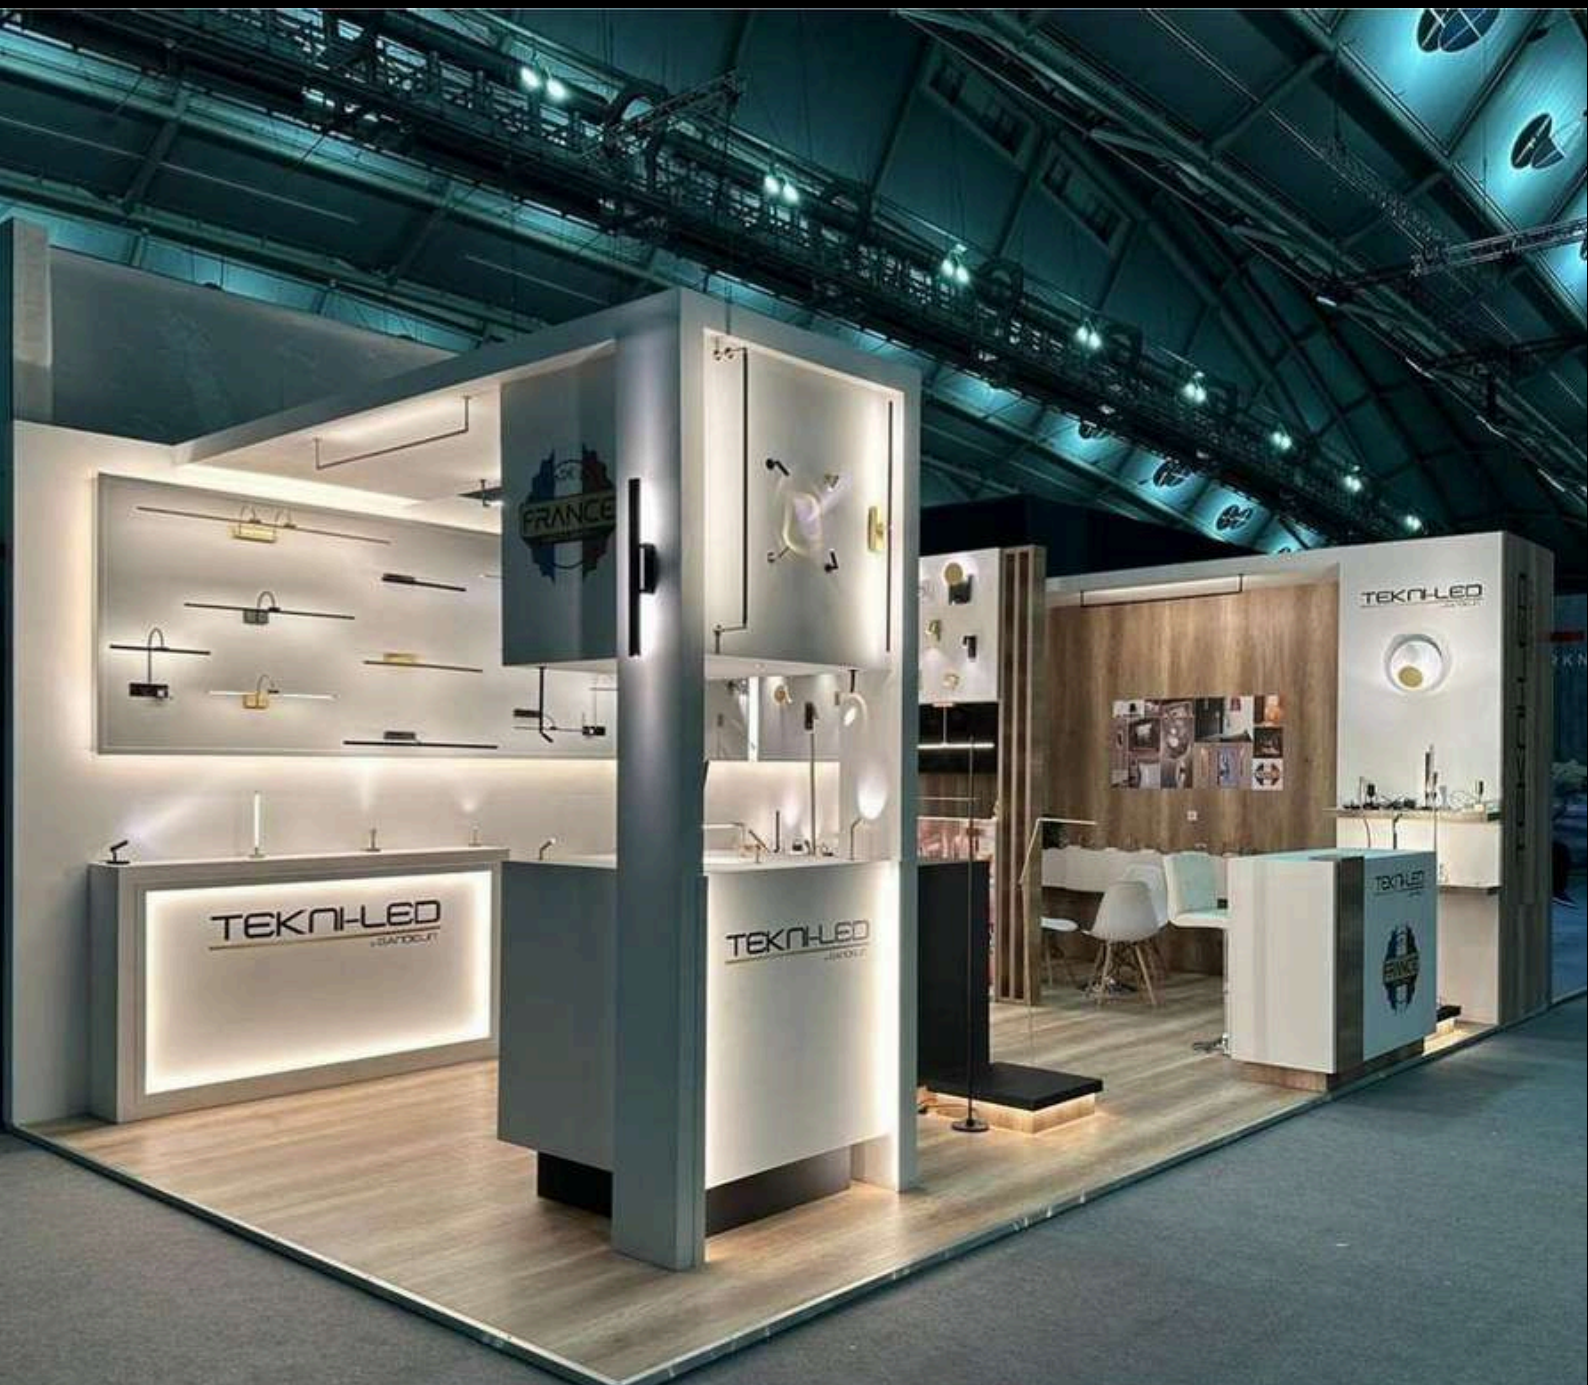

APPLIED NUTRITION - 182 Sqm - Fibo - Cologne - 11 to 14 Apr 2024

ZOE NUTRITION – 70 Sqm – Fibo – Cologne – 11 to 14 Apr 2024

TEKNILED - 32 Sqm - Light+Building - Frankfurt - 3 to 8 Mar 2024

WABOBA – 38 Sqm – Ispo Munich – Munich – 28 to 30 Nov 2023